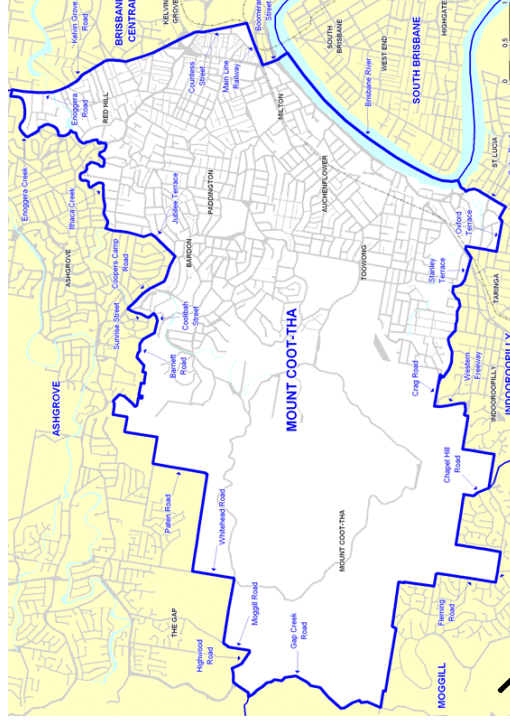

SECONDARY SCHOOLS

Brisbane Boys' College.....3309 3500
Hubbards School 3371 5999
Queensland Academy of Science, Maths &
Technology (QASMT)..... 3377 9333
Stuartholme School.....3369 5466

TERTIARY INSTITUTIONS

Brisbane & North Point Institute of TAFE—Ithaca
Campus.....13 12 48

YOUTH GROUPS & SPORTING ORGANISATIONS

Bardon Scout Group.....3366 0070
Guides
Bardon.....3300 9001
St Lucia Auchenflower.....3378 6743
1st Brisbane Company Boys' Brigade...0404 965 559
Bowls Clubs:
Bardon.....3366 2981
Ithaca.....3366 2004
Toowong.....3870 1616
Brisbane Broncos Rugby League Club Ltd 3858 9111
Intraining Running and Triathlon Club.....3371 7811
Ithaca Creek Sch. Swimming Club.....3369 6079
Ithaca Pool, Paddington.....3369 2624
Lang Park PCYC.....3369 2647

YOUTH GROUPS & SPORTING ORGANISATIONS CONT

McIlwraith Croquet Club.....3870 3771
Normanby Rugby League Football Club.....3369 0484
Soccer Clubs:
Bardon Latrobe Jnr Soccer Club.....0417 073 894
Toowong Soccer Club Inc.....0430 190179
or 3229 3373
Toowong Bridge Club Inc.....3870 9620
Toowong Little Athletics.....3378 2090
Western Districts Rugby Football Club.....3870 7204
Western Districts Youth Club Inc.....3366 1176
Western Suburbs Rugby League Club.....3369 1600

**If you would like to change your group's
details or add a listing to future editions please contact
the Electorate Office — Ph 3368 3208**